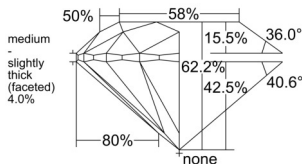

GIA®

FACSIMILE

GIA REPORT 1549332634

Verify this report at GIA.edu

GIA NATURAL DIAMOND DOSSIER®

December 30, 2025
GIA Report Number 1549332634
Shape and Cutting Style ..... Round Brilliant
Measurements ..... 4.83 - 4.85 x 3.01 mm

GRADING RESULTS

Carat Weight ..... 0.44 carat
Color Grade ..... G
Clarity Grade VVS1
Cut Grade ..... Excellent

ADDITIONAL GRADING INFORMATION

Polish ..... Excellent
Symmetry ..... Excellent
Fluorescence ..... Medium Blue
Clarity Characteristics ..... Feather
Inscription(s): GIA 1549332634

PROPORTIONS

Profile to actual proportions