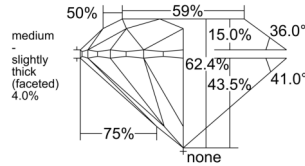

GIA®

FACSIMILE

GIA REPORT

1547118686

Verify this report at GIA.edu

GIA NATURAL DIAMOND DOSSIER®

November 28, 2025
GIA Report Number 1547118686
Shape and Cutting Style ..... Round Brilliant
Measurements ..... 5.33 - 5.37 x 3.34 mm

GRADING RESULTS

Carat Weight ..... 0.60 carat
Color Grade ..... K
Clarity Grade VS1
Cut Grade ..... Excellent

ADDITIONAL GRADING INFORMATION

Polish ..... Excellent
Symmetry ..... Excellent
Fluorescence ..... None
Clarity Characteristics ..... Feather
Inscription(s): GIA 1547118686

PROPORTIONS

Profile to actual proportions