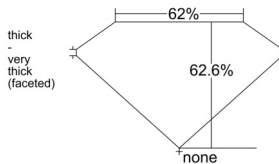

GIA®

FACSIMILE

GIA REPORT 1547066866

Verify this report at GIA.edu

GIA NATURAL DIAMOND DOSSIER®

November 21, 2025
GIA Report Number 1547066866
Shape and Cutting Style ..... Oval Brilliant
Measurements ..... 5.97 x 4.03 x 2.53 mm

GRADING RESULTS

Carat Weight ..... 0.40 carat
Color Grade ..... D
Clarity Grade SI1

ADDITIONAL GRADING INFORMATION

Polish ..... Excellent
Symmetry ..... Excellent
Fluorescence ..... Faint
Clarity Characteristics ..... Crystal
Inspection(s): GIA 1547066866

PROPORTIONS

Profile not to actual proportions

GRADING SCALES

GIA COLOR SCALE		GIA CLARITY SCALE			
COLORLESS	D	VERY VERY SLIGHTLY INCLUDED	FLAWLESS		
	E		INTERNALLY FLAWLESS		
	F	VERY SLIGHTLY INCLUDED	VVS₁		
	G		VVS₂		
	H		VS₁		
	NEAR COLORLESS	I	SLIGHTLY INCLUDED	VS₂	
		J		SI₁	
		FAINT	K	INCLUDED	SI₂
			L		I₁
			M		I₂
VERT LIGHT	N		INCLUDED	I₃	
	O				
	P				
	Q				
	R				
LIGHT	S				
	T				
	U				
	V				
	W				
X					
Y					
Z