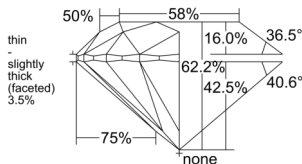

GIA®

FACSIMILE

GIA REPORT

1545838931

Verify this report at GIA.edu

GIA NATURAL DIAMOND DOSSIER®

March 18, 2026

GIA Report Number 1545838931

Shape and Cutting Style ..... Round Brilliant

Measurements ..... 5.62 - 5.65 x 3.51 mm

GRADING RESULTS

Carat Weight ..... 0.70 carat

Color Grade ..... G

Clarity Grade VS2

Cut Grade ..... Excellent

ADDITIONAL GRADING INFORMATION

Polish ..... Excellent

Symmetry ..... Excellent

Fluorescence ..... None

Clarity Characteristics..... Cloud, Crystal, Indented Natural

Inscription(s): GIA 1545838931

PROPORTIONS

Profile to actual proportions

GRADING SCALES

GIA COLOR SCALE

COLORESS	D
	E
	F
	G
	H
	I
NEAR COLORESS	J
	K
	L
FAIN	M
	N
	O
	P
VERY LIGHT	Q
	R
	S
	T
	U
	V
	W
	X
	Y
LIGHT	Z

GIA CLARITY SCALE

VERY VERY SLIGHTLY INCLUDED	FLAWLESS
	INTERNALLY FLAWLESS
VERY SLIGHTLY INCLUDED	VVS₁
	VVS₂
SLIGHTLY INCLUDED	VS₁
	VS₂
INCLUDED	SI₁
	SI₂
	I₁
	I₂
	I₃

GIA CUT SCALE

EXCELLENT
VERY GOOD
GOOD
FAIR
POOR