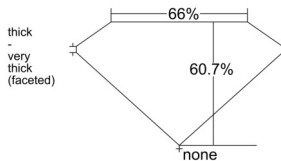

GIA®

FACSIMILE

GIA REPORT 1545142219

Verify this report at GIA.edu

GIA NATURAL DIAMOND DOSSIER®

December 02, 2025
GIA Report Number 1545142219
Shape and Cutting Style ..... Pear Brilliant
Measurements ..... 7.51 x 5.02 x 3.04 mm

GRADING RESULTS

Carat Weight ..... 0.70 carat
Color Grade ..... E
Clarity Grade VS1

ADDITIONAL GRADING INFORMATION

Polish ..... Excellent
Symmetry ..... Very Good
Fluorescence ..... Strong Blue
Clarity Characteristics ..... Crystal, Needle, Pinpoint
Inscription(s): GIA 1545142219

PROPORTIONS

Profile not to actual proportions

GRADING SCALES

GIA COLOR SCALE		GIA CLARITY SCALE			
COLORLESS	D	VERY VERY SLIGHTLY INCLUDED	FLAWLESS		
	E		INTERNALLY FLAWLESS		
	F	VERY SLIGHTLY INCLUDED	VVS₁		
	G		VVS₂		
	H		VS₁		
	NEAR COLORLESS	I	SLIGHTLY INCLUDED	VS₂	
		J		SI₁	
		FAINT	K	INCLUDED	SI₂
			L		I₁
			M		I₂
VERY LIGHT			N	LIGHT	I₃
			O		
			P		
	Q				
LIGHT	R				
	S				
	T				
	U				
	V				
	Z