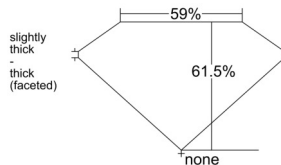

GIA®

FACSIMILE

GIA REPORT 1537734313

Verify this report at GIA.edu

GIA NATURAL DIAMOND DOSSIER®

November 27, 2025
GIA Report Number 1537734313
Shape and Cutting Style ..... Pear Brilliant
Measurements ..... 6.91 x 4.60 x 2.83 mm

GRADING RESULTS

Carat Weight ..... 0.53 carat
Color Grade ..... F
Clarity Grade VS1

ADDITIONAL GRADING INFORMATION

Polish ..... Excellent
Symmetry ..... Very Good
Fluorescence ..... None
Clarity Characteristics..... Crystal, Cloud, Pinpoint
Inscription(s): GIA 1537734313

PROPORTIONS

Profile not to actual proportions

GRADING SCALES

GIA COLOR SCALE		GIA CLARITY SCALE	
COLORLESS	D	VERY VERY SLIGHTLY INCLUDED	FLAWLESS
	E		INTERNALLY FLAWLESS
	F		VS₁
	G		VS₂
	H		VS₁
	I		VS₂
	J		SI₁
	K		SI₂
	L		I₁
	M		I₂
NEAR COLORLESS	N	SLIGHTLY INCLUDED	I₃
	O		
	P		
	Q		
FAINT	R		
	S		
	T		
	U		
VERY LIGHT	V		
	W		
	X		
	Y		
LIGHT	Z