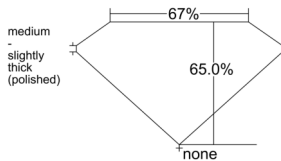

GIA®

FACSIMILE

GIA REPORT 1537406533

Verify this report at GIA.edu

GIA NATURAL DIAMOND DOSSIER®

September 12, 2025
GIA Report Number 1537406533
Shape and Cutting Style ..... Emerald Cut
Measurements ..... 4.93 x 3.52 x 2.29 mm

GRADING RESULTS

Carat Weight ..... 0.36 carat
Color Grade ..... E
Clarity Grade VS1

ADDITIONAL GRADING INFORMATION

Polish ..... Excellent
Symmetry ..... Very Good
Fluorescence ..... None
Clarity Characteristics ..... Cloud
Inscription(s): GIA 1537406533

PROPORTIONS

Profile not to actual proportions

GRADING SCALES

GIA COLOR SCALE		GIA CLARITY SCALE			
COLORLESS	D	VERY VERY SLIGHTLY INCLUDED	FLAWLESS		
	E		INTERNALLY FLAWLESS		
	F	VERY SLIGHTLY INCLUDED	VVS₁		
	G		VVS₂		
	H		VS₁		
	NEAR COLORLESS	I	SLIGHTLY INCLUDED	VS₂	
		J		SI₁	
		FAINT	K	INCLUDED	SI₂
			L		I₁
			M		I₂
VERT LIGHT	N	LIGHT	I₃		
	O				
	P				
	Q				
	R