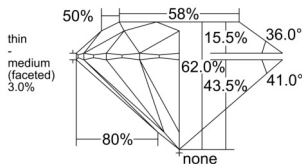

GIA®

FACSIMILE

GIA REPORT 1533575757

Verify this report at GIA.edu

GIA NATURAL DIAMOND DOSSIER®

September 27, 2025
GIA Report Number 1533575757
Shape and Cutting Style ..... Round Brilliant
Measurements ..... 4.78 - 4.82 x 2.98 mm

GRADING RESULTS

Carat Weight ..... 0.42 carat
Color Grade ..... E
Clarity Grade VVS1
Cut Grade ..... Excellent

ADDITIONAL GRADING INFORMATION

Polish ..... Excellent
Symmetry ..... Excellent
Fluorescence ..... None
Clarity Characteristics ..... Feather
Inscription(s): GIA 1533575757

PROPORTIONS

GRADING SCALES

GIA COLOR SCALE	GIA CLARITY SCALE	GIA CUT SCALE	
D	FLAWLESS	EXCELLENT	
E	INTERNALLY FLAWLESS		
F		VVS₁	VERY GOOD
G	VVS₂		
H	VS₁	GOOD	
I	VS₂		
J	SI₁	FAIR	
K	SI₂		
L	I₁	POOR	
M			
N			
O	I₂		
P			
Q			
R	I₃		
S			
T			
U			
V			
W			
X			
Y			
Z