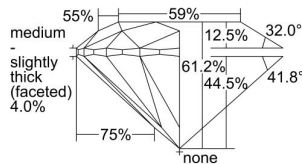

GIA®

FACSIMILE

GIA REPORT

1487757449

Verify this report at GIA.edu

GIA NATURAL DIAMOND DOSSIER®

March 06, 2024

GIA Report Number 1487757449

Shape and Cutting Style ..... Round Brilliant

Measurements ..... 5.11 - 5.14 x 3.14 mm

GRADING RESULTS

Carat Weight ..... 0.50 carat

Color Grade ..... E

Clarity Grade VS1

Cut Grade ..... Excellent

ADDITIONAL GRADING INFORMATION

Polish ..... Excellent

Symmetry ..... Excellent

Fluorescence ..... None

Clarity Characteristics..... Crystal, Feather, Pinpoint

Inspection(s): GIA 1487757449

PROPORTIONS

Profile to actual proportions

GRADING SCALES

GIA COLOR SCALE

COLORLESS	D
	E
	F
	G
	H
	I
	J
NEAR COLORLESS	K
	L
Faint	M
	N
	O
	P
	Q
	R
	S
	T
	U
	V
	W
	X
	Y
Light	Z

GIA CLARITY SCALE

GIA CUT SCALE

EXCELLENT
VERY GOOD
GOOD
FAIR
POOR