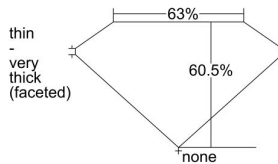

GIA®

FACSIMILE

GIA REPORT 1473927914

Verify this report at GIA.edu

GIA NATURAL DIAMOND DOSSIER®

October 30, 2023
GIA Report Number 1473927914
Shape and Cutting Style ..... Heart Brilliant
Measurements ..... 3.92 x 4.61 x 2.79 mm

GRADING RESULTS

Carat Weight ..... 0.30 carat
Color Grade ..... G
Clarity Grade VS1

ADDITIONAL GRADING INFORMATION

Polish ..... Excellent
Symmetry ..... Very Good
Fluorescence ..... None
Clarity Characteristics..... Crystal, Feather, Needle
Inscription(s): GIA 1473927914

PROPORTIONS

Profile not to actual proportions

GRADING SCALES

GIA COLOR SCALE		GIA CLARITY SCALE			
COLORLESS	D	VERY VERY SLIGHTLY INCLUDED	FLAWLESS		
	E		INTERNALLY FLAWLESS		
	F	VERY SLIGHTLY INCLUDED	VVS₁		
	G		VVS₂		
	H		VS₁		
	NEAR COLORLESS	I	SLIGHTLY INCLUDED	VS₂	
		J		SI₁	
		FAINT	K	INCLUDED	SI₂
			L		I₁
			M		I₂
VERT LIGHT	N	LIGHT	I₃		
	O				
	P				
	Q				
	R